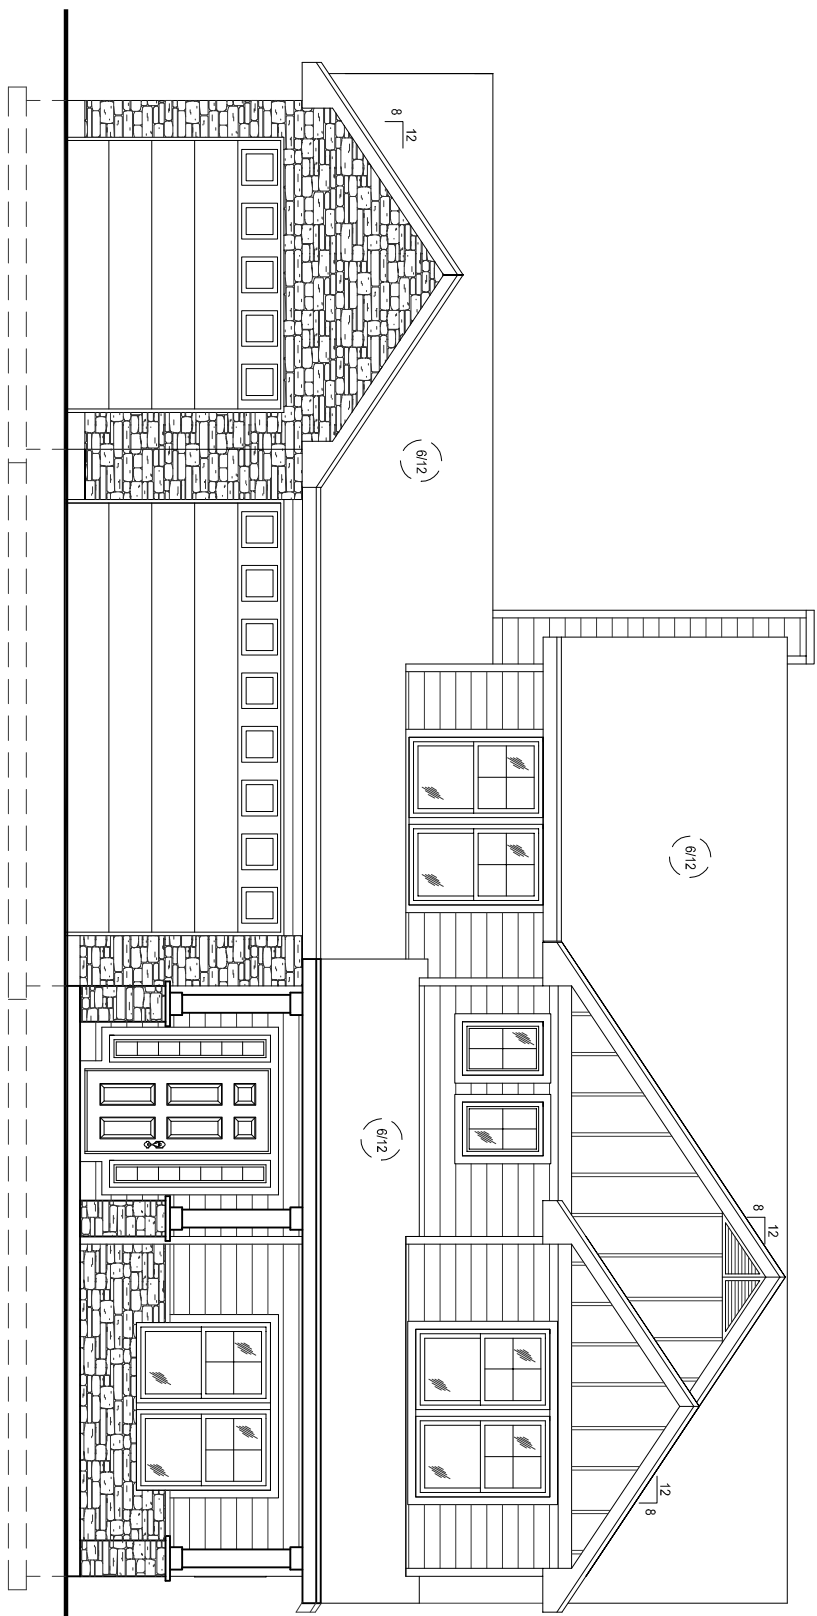

# "THE ESCALANTE"

2742 S.F.

55X54 FOOT PRINT

FRONT ELEVATION

SCALE: 1/8" = 1'-0"